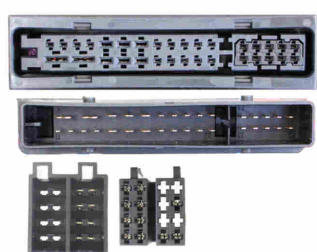

SOT-099
Audi MMI Non-Bose