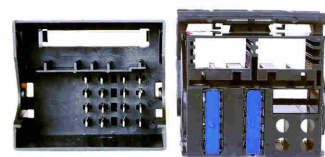

A3 96-03 Non Bose Quadlock Amped
All Road 05 on Quadlock Rear Amped
Q7 06 on Non MMI
TT 06 on Non Bose Quadlock

SOT-976
Phone kit/ Accessory
Interface Lead