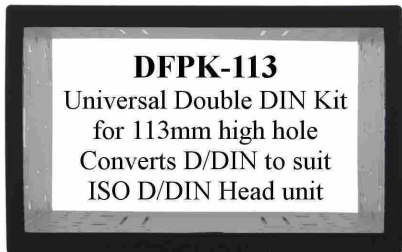

DFPK-113
Universal Double DIN Kit
for 113mm high hole
Converts D/DIN to suit
ISO D/DIN Head unit