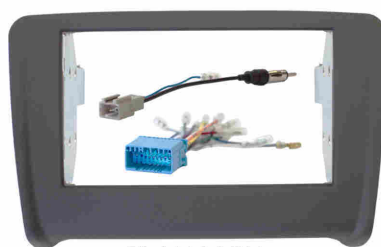

FP-05-11

Audi A4 2007 on

DFP-05-11

Double Din
Requires Sleeve
(suits DFPK113)

226

FP-05-12

Audi TT 2007 on
Double DIN or Single DIN
Double DIN requires sleeve
suits DFPK 103

GEAU205