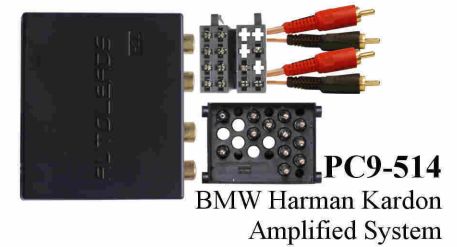

BMW 3 Series
Rear Shelf
1999 - 2006

SOT-060 BMW Round Pin
Phone kit interface lead

SOT-076 BMW Phone kit interface lead

No 550E
BMW
to ISO
17 PIN round pins

No 560E
BMW
to ISO
Flat pins

PC9-405
BMW Amplified
4 channel RCA
17 PIN round pins

PC9-514
BMW Harman Kardon
Amplified System

ED-VW12 BMW Euro
up to 2000 Aerial to std

ED-VWA3 ED-VWA6 - Pair
BMW/ VW 2000 on Aerial to Std Male
ED-VWA3RB BMW/ VW 2000 on
Reverse Aerial Adaptor