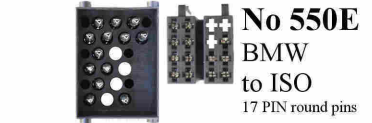

BMW X3 10/2004 on

122

ED'S AUTO SERVICES

BMW

SAK-1206

BMW
3 Series
1999 on
130mm

SAK-1211
BMW Mini
165mm

SAK-1204 (Pair)

BMW 3 Series
Rear Shelf
1999 - 2006

SOT-060 BMW Round Pin
Phone kit interface lead

SOT-076 BMW Phone kit interface lead

No 550E
BMW
to ISO
17 PIN round pins

No 560E
BMW
to ISO
Flat pins

PC9-405
BMW Amplified
4 channel RCA
17 PIN round pins