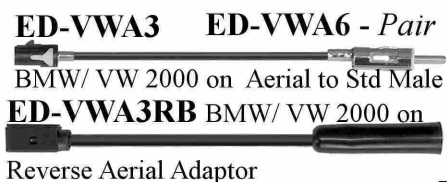

ED-VW12 BMW Euro
up to 2000 Aerial to std