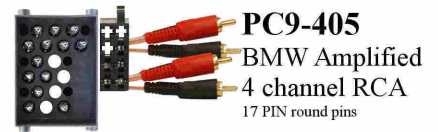

BMW 3 Series
Rear Shelf
1999 - 2006

SOT-060 BMW Round Pin
Phone kit interface lead

SOT-076 BMW Phone kit interface lead

No 550E
BMW
to ISO
17 PIN round pins

No 560E
BMW
to ISO
Flat pins

PC9-405
BMW Amplified
4 channel RCA
17 PIN round pins