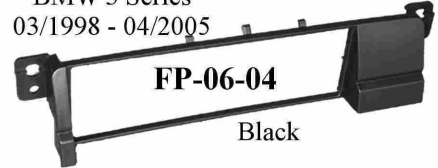

BMW

BMW 5 Series 04/1996 on

Needs sleeve for Double DIN fitting Suits DFPK103

CTKBM14

BMW 3 Series E90-M Black

Double DIN

FP-06-05

Auto A/C

BMW Mini 08/2003 on

BMW 3 Series
03/1998 - 04/2005

BMW 3 Series E9* 2005-2012 Non-Amped
Auto Aircon only
Ashtray button relocation kit
CAN-Bus Steering & Parking sensor
Retention, Aerial adaptor

BMW Z4 2003 on
ISO Kit