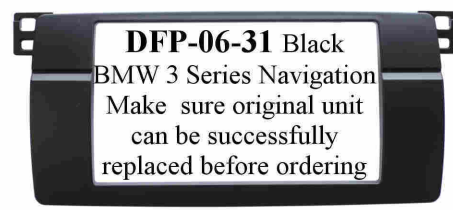

BMW Mini 08/2003 on

BMW 3 Series
03/1998 - 04/2005

BMW 3 Series E9* 2005-2012 Non-Amped
Auto Aircon only
Ashtray button relocation kit
CAN-Bus Steering & Parking sensor
Retention, Aerial adaptor

BMW Z4 2003 on
ISO Kit