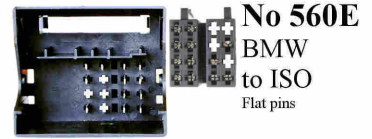

BMW 3 Series
Rear Shelf
1999 - 2006

SOT-060 BMW Round Pin
Phone kit interface lead

SOT-076 BMW Phone kit interface lead

No 550E
BMW
to ISO
17 PIN round pins

No 560E
BMW
to ISO
Flat pins

PC9-405
BMW Amplified
4 channel RCA
17 PIN round pins