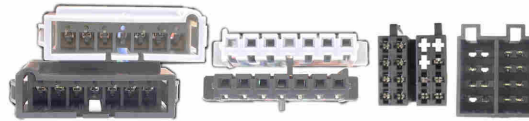

No 371
Mounting Bracket Jeep Cherokee
1984 on

CR1286B Black
Some Chrysler
Dodge Durango 2004 on
Jeep Grand Cherokee
2005 on
Chrysler 300C

Chrysler 300C
Navigation Units 05 - 07
Jeep
Grand Cherokee 05 - 07
Commander 06 - 07
Dodge Ram 05 - 08
DIN / Double DIN

CR1288B

Black

CR1291B Black

Double DIN Trim & Bracket

Jeep Wrangler
Dodge Sebring
Dodge Nitro 2007 on
Chrysler 300 2008 on

CR1293B Black
Jeep Cherokee
Dodge Durango
2011 on

SOT-046
Phone kit lead
Original Boston
300C, Voyager 04 - 07

SOT-068
Phone kit/ Accessory
Interface Lead
Chrysler/ Jeep pre 2000

SOT-086
Phone kit/ Accessory
Interface Lead
Chrysler/ Jeep 2000 on

No 558E
Chrysler to ISO
1984 on
7 + 7 PIN

No 559E
Chrysler/Jeep to ISO
2002 on
22 PIN (6 Large, 16 Small)

No 561E
Jeep to ISO
1988 - 1997
13 PIN

CR03SR
Chrysler, Jeep 2005 on
CAN bus interface

CR07SR
Chrysler, Jeep 2007 on
CAN bus interface

CR04B
Some Chrysler/Jeep to bare wires
2007 on
22 PIN (2 Large, 20 Small)