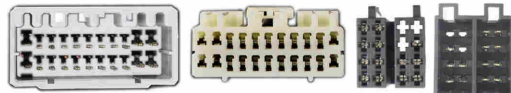

No 371
Mounting Bracket Jeep Cherokee
1984 on

CR1286B Black
Some Chrysler
Dodge Durango 2004 on
Jeep Grand Cherokee
2005 on
Chrysler 300C

Chrysler 300C
Navigation Units 05 - 07
Jeep
Grand Cherokee 05 - 07
Commander 06 - 07
Dodge Ram 05 - 08
DIN / Double DIN

CR1288B

Black

CR1291B Black

Double DIN Trim & Bracket

Jeep Wrangler
Dodge Sebring
Dodge Nitro 2007 on
Chrysler 300 2008 on

CR1293B Black
Jeep Cherokee
Dodge Durango
2011 on

SOT-046
Phone kit lead
Original Boston
300C, Voyager 04 - 07

SOT-068
Phone kit/ Accessory
Interface Lead
Chrysler/ Jeep pre 2000

SOT-086
Phone kit/ Accessory
Interface Lead
Chrysler/ Jeep 2000 on

No 558E
Chrysler to ISO
1984 on
7 + 7 PIN

No 559E
Chrysler/Jeep to ISO
2002 on
22 PIN (6 Large, 16 Small)

No 561E
Jeep to ISO
1988 - 1997
13 PIN

CR03SR
Chrysler, Jeep 2005 on
CAN bus interface

CR07SR
Chrysler, Jeep 2007 on
CAN bus interface

CR04B
Some Chrysler/Jeep to bare wires
2007 on
22 PIN (2 Large, 20 Small)