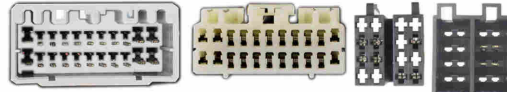

No 371
Mounting Bracket Jeep Cherokee
1984 on

CR1286B Black
Some Chrysler
Dodge Durango 2004 on
Jeep Grand Cherokee
2005 on
Chrysler 300C

Chrysler 300C
Navigation Units 05 - 07
Jeep
Grand Cherokee 05 - 07
Commander 06 - 07
Dodge Ram 05 - 08
DIN / Double DIN

CR1288B

Black

CR1291B Black

Double DIN Trim & Bracket

Jeep Wrangler
Dodge Sebring
Dodge Nitro 2007 on
Chrysler 300 2008 on

CR1293B Black
Jeep Cherokee
Dodge Durango
2011 on

SOT-046
Phone kit lead
Original Boston
300C, Voyager 04 - 07

SOT-068
Phone kit/ Accessory
Interface Lead
Chrysler/ Jeep pre 2000

SOT-086
Phone kit/ Accessory
Interface Lead
Chrysler/ Jeep 2000 on

No 558E
Chrysler to ISO
1984 on
7 + 7 PIN

No 559E
Chrysler/Jeep to ISO
2002 on
22 PIN (6 Large, 16 Small)

No 561E
Jeep to ISO
1988 - 1997
13 PIN

CR03SR
Chrysler, Jeep 2005 on
CAN bus interface

CR07SR
Chrysler, Jeep 2007 on
CAN bus interface

CR04B
Some Chrysler/Jeep to bare wires
2007 on
22 PIN (2 Large, 20 Small)