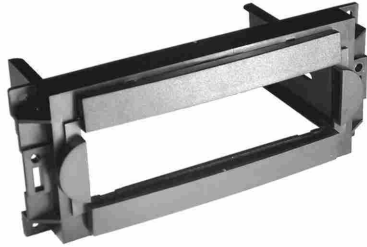

ED'S AUTO SERVICES

CHRYSLER / DODGE / JEEP

DIN Esc Jeep Wrangler 1997 - 2001
Cherokee 1996 - 2001
Grand Cherokee 1993 - 1998
Voyager 1984 - 2000
Neon 1995 - 1999

CR1277B
Chrysler 1998 on
Jeep 1999 on
Grand Cherokee 1999 - 2004
PT Cruiser, Voyager 2001 - 05
Neon 2000 - 02 Wrangler 2004
Black

No 371
Mounting Bracket Jeep Cherokee
1984 on

CR1286B Black
Some Chrysler
Dodge Durango 2004 on
Jeep Grand Cherokee
2005 on
Chrysler 300C

Chrysler 300C
Navigation Units 05 - 07
Jeep
Grand Cherokee 05 - 07
Commander 06 - 07
Dodge Ram 05 - 08
DIN / Double DIN

CR1288B

Black

CR1291B Black

Double DIN Trim & Bracket

Jeep Wrangler
Dodge Sebring
Dodge Nitro 2007 on
Chrysler 300 2008 on

CR1293B Black
Jeep Cherokee
Dodge Durango
2011 on

SOT-046
Phone kit lead
Original Boston
300C, Voyager 04 - 07