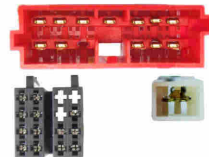

CR1288B

Black

CR1291B Black

Double DIN Trim & Bracket

Jeep Wrangler
Dodge Sebring
Dodge Nitro 2007 on
Chrysler 300 2008 on

CR1293B Black
Jeep Cherokee
Dodge Durango
2011 on

SOT-046
Phone kit lead
Original Boston
300C, Voyager 04 - 07

SOT-068
Phone kit/ Accessory
Interface Lead
Chrysler/ Jeep pre 2000

SOT-086
Phone kit/ Accessory
Interface Lead
Chrysler/ Jeep 2000 on

No 558E
Chrysler to ISO
1984 on
7 + 7 PIN

No 559E
Chrysler/Jeep to ISO
2002 on
22 PIN (6 Large, 16 Small)

No 561E
Jeep to ISO
1988 - 1997
13 PIN

CR03SR
Chrysler, Jeep 2005 on
CAN bus interface

CR07SR
Chrysler, Jeep 2007 on
CAN bus interface

CR04B
Some Chrysler/Jeep to bare wires
2007 on
22 PIN (2 Large, 20 Small)

PC9-407
Chrysler/Jeep Grand Cherokee
Voyager LE & Grand
(Active speakers)

ED - CR10 Chrysler 2001 on
Aerial Adaptor Lead

Use for fitting Standard Stereo to Chrysler Aerial

ED - CR20 Chrysler/ Dodge/ Jeep
Reverse aerial adaptor 2001 on