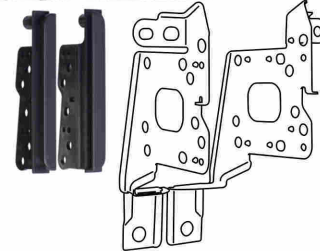

DAIHATSU

No 226K
Daihatsu Materia
Toyota bB
2006 on

No 253K Black
Daihatsu Sirion/
Toyota Passo
2004 on includes bkts.

No 213 LH/RH
Daihatsu Sirion
09/1998 on

No 229 LH/RH
Daihatsu YRV
M200, 201, 211
2000 on

No 246 LH/RH
Daihatsu
Sirion/ Boon
Toyota Passo
2004 on

SOT-062
Phone kit/ Accessory
Lead Daihatsu

No 540E
Stereo hook up
Daihatsu
Toyota to ISO

FIAT

FP-01-02 Grey
Fiat Multipla 2000 - 06

FP-01-11 Black
Fiat 500

ED-VWA4 Fiat/Euro 2006 on aerial to std male

ED-VW12
Fiat/Euro aerial
to std male

ED-PF10
Fiat/Peugeot
aerial to std male

FP-01-00 Black
Fiat Brava, Bravo
Marea, Weekend 12/1995 on

FP-01-05 Black
Fiat Stilo 2002 on