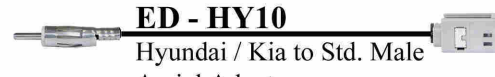

ED - HY10
Hyundai / Kia to Std. Male
Aerial Adaptor