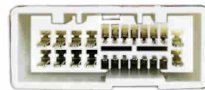

No 552E
Hyundai/Kia to ISO
2010 on
18 PIN (8 large 10 small) & 24 PIN
(4 large 20 small)

No 582E
Hyundai/Kia to ISO
24 PIN

No 782
Hyundai/Kia
Head unit
24 PIN

SOT-049
Phone kit/
Accessory
Interface Lead
Hyundai
1999 on