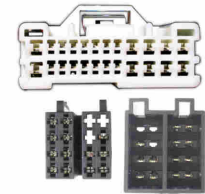

No 552E
Hyundai/Kia to ISO
2010 on
18 PIN (8 large 10 small) & 24 PIN
(4 large 20 small)

No 582E
Hyundai/Kia to ISO
24 PIN

No 782
Hyundai/Kia
Head unit
24 PIN

SOT-049
Phone kit/
Accessory
Interface Lead
Hyundai
1999 on

SOT-901
Phone kit/
Accessory
Interface Lead
Hyundai
2004 on
Non-Amped

SOT-985
Phone kit lead
Hyundai
24 & 18 pin
Connectors

ED - HY10
Hyundai / Kia to Std. Male
Aerial Adaptor

ED - HY20
Hyundai / Kia to Std. Fem
Aerial Adaptor

JAGUAR

FP-14-00
Jaguar Sovereign/XJ6/XJ12
09/1994 - 09/1997

259.5

FP-14-01
Jaguar X/S Type
03/2001 on

234

CT24JG06

Jaguar XJ8
1998 - 2003

No 565E
Jaguar
XJ6, XJ8, XK8 to ISO
> 2002
20 PIN