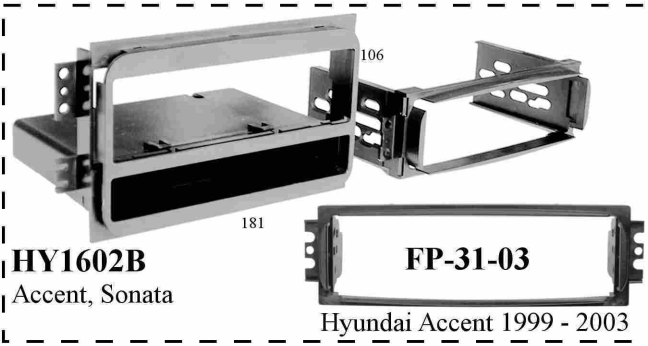

No 361
Plastic. Suits Pioneer. 185

No 380 SP

No 382 LH/RH

Fits most 1990's Hyundai
Use ISO trim plate behind panel

HYUNDAI

HY1602B
Accent, Sonata

FP-31-03
Hyundai Accent 1999 - 2003

HY1604B
Hyundai (OEM D/Din)
Santa Fe to 2005
Sonata 01 - 05
Elantra 01 - 06

HY1612B
Hyundai Santa Fe 2006 on

HY1609B
Hyundai Sonata

2005 - 2008
Single/ Double DIN

HY1611B
Hyundai Accent 2006 on

HY1614B
Hyundai Elantra 2006 on

DFP-31-10
Hyundai Sonata
2008 on

CTKHY14
Hyundai
Accent/Verna 2010 on
includes Steering ctrl
and aerial adaptors