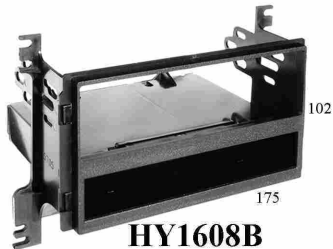

No 361
Plastic. Suits Pioneer. 185

No 380 SP

No 382 LH/RH

Fits most 1990's Hyundai
Use ISO trim plate behind panel

HYUNDAI

HY1602B
Accent, Sonata

FP-31-03
Hyundai Accent 1999 - 2003

HY1604B
Hyundai (OEM D/Din)
Santa Fe to 2005
Sonata 01 - 05
Elantra 01 - 06

HY1612B
Hyundai Santa Fe 2006 on

HY1609B
Hyundai Sonata

2005 - 2008
Single/ Double DIN

HY1611B
Hyundai Accent 2006 on

HY1614B
Hyundai Elantra 2006 on

DFP-31-10
Hyundai Sonata
2008 on

CTKHY14
Hyundai
Accent/Verna 2010 on
includes Steering ctrl
and aerial adaptors

DFPK-31-41
Hyundai Elantra
2011 to 2013
Double DIN

(Air vents lower than radio)

HY1608B
Hyundai Tucson 2005 on

HY1627B
Hyundai IX35/Tucson
2010 on Single & Double DIN

FP-31-13
Hyundai Granduer, Azera
2007 on