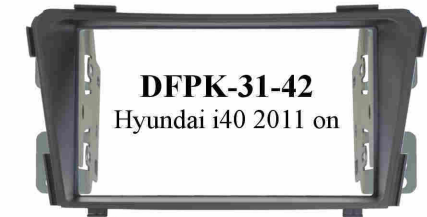

DFPK-31-40
Hyundai Elantra
2013 on
Double DIN

(Air vents beside radio)

HYUNDAI

HYN-K11410S
Silver

Hyundai i30 07-12
NB: cut the dash to fit

DFPK-31-30
Hyundai i30
2012 on

DFPK-31-42
Hyundai i40 2011 on

DFPK-31-43
Hyundai i45
2009-2015
Double DIN

HYN-K11350B
Hyundai iLoad, H1
2008 on

CTKH14
Hyundai Accent/Verna
2011 on Black/Silver
Incl. Steering Control
& Aerial Adaptor

No 543E
Hyundai to ISO
1992 - 99
14 PIN

No 548E
Hyundai to ISO
1999 on
16 PIN