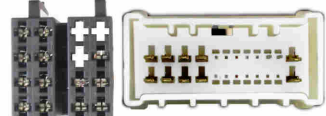

HYN-K11350B
Hyundai iLoad, H1
2008 on

CTKH14
Hyundai Accent/Verna
2011 on Black/Silver
Incl. Steering Control
& Aerial Adaptor

No 543E
Hyundai to ISO
1992 - 99
14 PIN

No 548E
Hyundai to ISO
1999 on
16 PIN

No 552E
Hyundai/Kia to ISO
2010 on
18 PIN (8 large 10 small) & 24 PIN
(4 large 20 small)

No 582E
Hyundai/Kia to ISO
24 PIN

No 782
Hyundai/Kia
Head unit
24 PIN

SOT-049
Phone kit/
Accessory
Interface Lead
Hyundai
1999 on