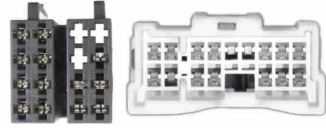

No 548E
Hyundai to ISO
1999 on
16 PIN