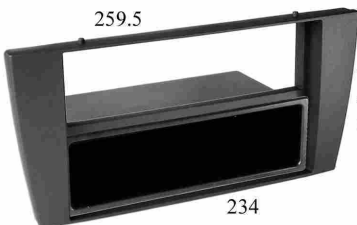

FP-14-01
Jaguar X/S Type
03/2001 on

234