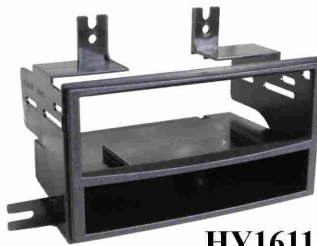

No 361
Plastic. Suits Pioneer. 185

No 380 SP

No 382 LH/RH

Fits most 1990's Hyundai
Use ISO trim plate behind panel

HYUNDAI

HY1602B
Accent, Sonata

FP-31-03
Hyundai Accent 1999 - 2003

HY1604B
Hyundai (OEM D/Din)
Santa Fe to 2005
Sonata 01 - 05
Elantra 01 - 06

HY1612B
Hyundai Santa Fe 2006 on

HY1609B
Hyundai Sonata

2005 - 2008
Single/ Double DIN

HY1611B
Hyundai Accent 2006 on

HY1614B
Hyundai Elantra 2006 on

DFP-31-10
Hyundai Sonata
2008 on

CTKHY14
Hyundai
Accent/Verna 2010 on
includes Steering ctrl
and aerial adaptors