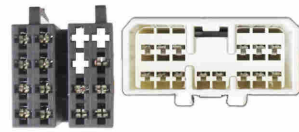

No 543E
Hyundai to ISO
1992 - 99
14 PIN