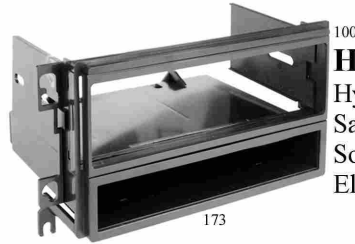

No 361
Plastic. Suits Pioneer. 185

No 380 SP

No 382 LH/RH

Fits most 1990's Hyundai
Use ISO trim plate behind panel

HYUNDAI

HY1602B
Accent, Sonata

FP-31-03
Hyundai Accent 1999 - 2003

HY1604B
Hyundai (OEM D/Din)
Santa Fe to 2005
Sonata 01 - 05
Elantra 01 - 06