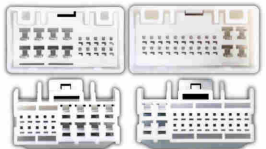

SOT-985
Phone kit lead
Hyundai
24 & 18 pin
Connectors