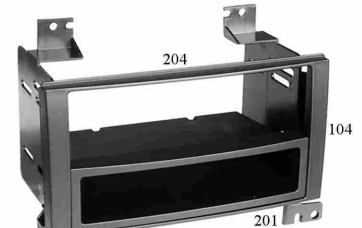

No 361
Plastic. Suits Pioneer. 185

No 380 SP

No 382 LH/RH

Fits most 1990's Hyundai
Use ISO trim plate behind panel

HYUNDAI

HY1602B
Accent, Sonata

FP-31-03
Hyundai Accent 1999 - 2003

HY1604B
Hyundai (OEM D/Din)
Santa Fe to 2005
Sonata 01 - 05
Elantra 01 - 06

HY1612B
Hyundai Santa Fe 2006 on

HY1609B
Hyundai Sonata

2005 - 2008
Single/ Double DIN

HY1611B
Hyundai Accent 2006 on

HY1614B
Hyundai Elantra 2006 on

DFP-31-10
Hyundai Sonata
2008 on

CTKHY14
Hyundai
Accent/Verna 2010 on
includes Steering ctrl
and aerial adaptors