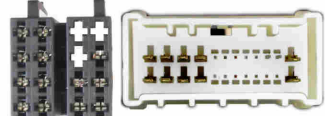

**HYN-K11350B**  
Hyundai iLoad, H1  
2008 on

**CTKH14**  
Hyundai Accent/Verna  
2011 on Black/Silver  
Incl. Steering Control  
& Aerial Adaptor

**No 543E**  
Hyundai to ISO  
1992 - 99  
14 PIN

**No 548E**  
Hyundai to ISO  
1999 on  
16 PIN

**No 552E**  
Hyundai/Kia to ISO  
2010 on  
18 PIN (8 large 10 small) & 24 PIN  
(4 large 20 small)

**No 582E**  
Hyundai/Kia to ISO  
24 PIN

**No 782**  
Hyundai/Kia  
Head unit  
24 PIN

**SOT-049**  
Phone kit/  
Accessory  
Interface Lead  
Hyundai  
1999 on