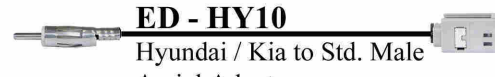

ED - HY20
Hyundai / Kia to Std. Fem
Aerial Adaptor