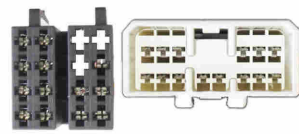

HYUNDAI

**HYN-K11410S**  
Silver  
Hyundai i30 07-12  
*NB: cut the dash to fit*

**DFPK-31-30**  
Hyundai i30  
2012 on

**DFPK-31-42**  
Hyundai i40 2011 on

**DFPK-31-43**  
Hyundai i45  
2009-2015  
Double DIN

**HYN-K11350B**  
Hyundai iLoad, H1  
2008 on

**CTKH14**  
Hyundai Accent/Verna  
2011 on Black/Silver  
Incl. Steering Control  
& Aerial Adaptor

**No 543E**  
Hyundai to ISO  
1992 - 99  
14 PIN

**No 548E**  
Hyundai to ISO  
1999 on  
16 PIN