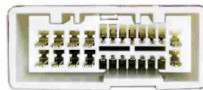

**No 552E**  
Hyundai/Kia to ISO  
2010 on  
18 PIN (8 large 10 small) & 24 PIN  
(4 large 20 small)

**No 582E**  
Hyundai/Kia to ISO  
24 PIN

**No 782**  
Hyundai/Kia  
Head unit  
24 PIN

**SOT-049**  
Phone kit/  
Accessory  
Interface Lead  
Hyundai  
1999 on