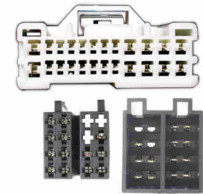

**No 552E**  
Hyundai/Kia to ISO  
2010 on  
18 PIN (8 large 10 small) & 24 PIN  
(4 large 20 small)

**No 582E**  
Hyundai/Kia to ISO  
24 PIN

**No 782**  
Hyundai/Kia  
Head unit  
24 PIN

**SOT-049**  
Phone kit/  
Accessory  
Interface Lead  
Hyundai  
1999 on

**SOT-901**  
Phone kit/  
Accessory  
Interface Lead  
Hyundai  
2004 on  
Non-Amped

**SOT-985**  
Phone kit lead  
Hyundai  
24 & 18 pin  
Connectors

**ED - HY10**  
Hyundai / Kia to Std. Male  
Aerial Adaptor