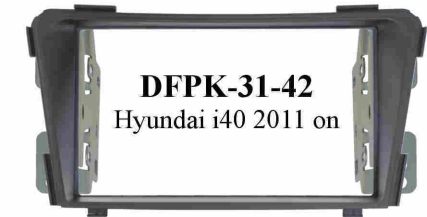

HYUNDAI

**HYN-K11410S**  
Silver  
Hyundai i30 07-12  
*NB: cut the dash to fit*

**DFPK-31-30**  
Hyundai i30  
2012 on

**DFPK-31-42**  
Hyundai i40 2011 on

**DFPK-31-43**  
Hyundai i45  
2009-2015  
Double DIN

**HYN-K11350B**  
Hyundai iLoad, H1  
2008 on

**CTKH14**  
Hyundai Accent/Verna  
2011 on Black/Silver  
Incl. Steering Control  
& Aerial Adaptor

**No 543E**  
Hyundai to ISO  
1992 - 99  
14 PIN

**No 548E**  
Hyundai to ISO  
1999 on  
16 PIN