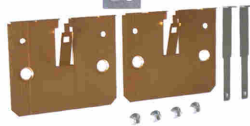

ED'S AUTO SERVICES

KIA

No 394 LH/RH

Kia

Kia Cerato 2004 - 07

DFP-03-13
Kia Cee'd Double
DIN 2006 on

CT23KI22
Kia Forte 2008 on
Cerato 2008-2012
Manual Aircon

CT23KI23
Kia Forte 2008 on
Cerato 2008-2012
Auto Aircon

KI-06

Kia Aerial to Std. Plug
Aerial Adaptor

FP-03-06

Kia Sportage 07/1999 on

KI-07

Kia Head unit to
Std. Socket Aerial Adaptor

KA2064B

KA2094B

Kia Sportage 2005

ED-HY10

Hyundai/ Kia to Std. Plug
Aerial Adaptor

CT23KI54
Kia Cerato 2012
Double DIN Black

ED-HY20

Hyundai/ Kia to
Std. Socket
Aerial Adaptor

KIA-K53552
Kia Sportage
2010 on

KA2066B