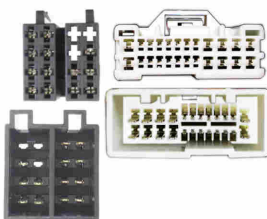

Kia Sorento 2002 on

No 548E
Hyundai/Kia to ISO 1999 on
16 PIN

KIA-K53549
Kia Sorento
2009 - 2012

FP-03-09

Kia Sorento 2006 to 2009 for most cars

DFP-03-15

189

No 552E
Kia/Hyundai to ISO 2010 on
18 PIN (8 Large 10 Small) & 24 PIN
(4 Large 20 Small)

FP-03-11

DFP-03-11

Kia Carnival 2006 on

DFP-03-16

Kia Optima/Magentis
Double DIN

No 562E Kia to ISO
20 PIN (4 Large, 16 Small)

KA2096B

Kia Soul 2008 to 2011
Single and Double DIN

No 582E
Hyundai/Kia to ISO
24 PIN (10 Large, 14 Small)

SOT-901 Phone kit/ Accessory Lead
Carens/ Rondo 1998 on, Cerato 04 - 09
Magentis/ Optima 05 on
Mentor/ Sephia 92 - 2000, Picanto 04 - 08,
2010 on Rio 06 - 09
Carnival/ Sedona 05 on