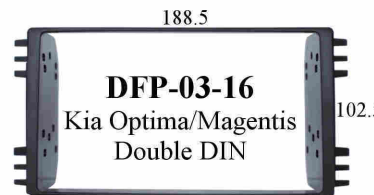

Kia Sportage 2005

ED-HY10

Hyundai/ Kia to Std. Plug
Aerial Adaptor

CT23KI54
Kia Cerato 2012
Double DIN Black

ED-HY20

Hyundai/ Kia to
Std. Socket
Aerial Adaptor

KIA-K53552
Kia Sportage
2010 on

KA2066B

Kia Sorento 2002 on

No 548E
Hyundai/Kia to ISO 1999 on
16 PIN

KIA-K53549
Kia Sorento
2009 - 2012

FP-03-09

Kia Sorento 2006 to 2009 for most cars

DFP-03-15

189

No 552E
Kia/Hyundai to ISO 2010 on
18 PIN (8 Large 10 Small) & 24 PIN
(4 Large 20 Small)

FP-03-11

DFP-03-11

Kia Carnival 2006 on

DFP-03-16

Kia Optima/Magentis
Double DIN

No 562E Kia to ISO
20 PIN (4 Large, 16 Small)

KA2096B

Kia Soul 2008 to 2011
Single and Double DIN