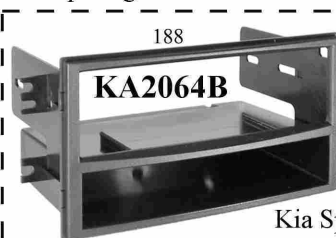

KI-06

Kia Aerial to Std. Plug
Aerial Adaptor

FP-03-06

Kia Sportage 07/1999 on

KI-07

Kia Head unit to
Std. Socket Aerial Adaptor

KA2064B

KA2094B

Kia Sportage 2005

ED-HY10

Hyundai/ Kia to Std. Plug
Aerial Adaptor

CT23KI54
Kia Cerato 2012
Double DIN Black

ED-HY20

Hyundai/ Kia to
Std. Socket
Aerial Adaptor

KIA-K53552
Kia Sportage
2010 on

KA2066B