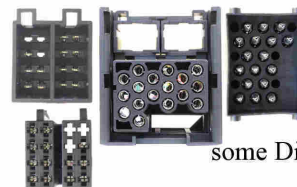

ED'S AUTO SERVICES ROVER/LAND ROVER

FP-21-00
Stereo Fitting Trims
Range Rover
10/1997 - 09/2002

FP-29-01
Land Rover Discovery 2000 - 2004

No 550E
Defender
Freelander
some

No 560E
Defender,
Smart
ForFour,
Skoda

No 570E
Freelander 1
some

No 571E
Discovery 3
non-amped
some

SOT-082
Phone kit Lead
Discovery 3 05-09
non-amped
Freelander 2 2007 >non-amped

CTSLR06.2
Steering Ctrl Adaptor
Land Rover
Discovery 2006 - 2015
Freelander Mk2 2006 - 2015
Range Rover Sport 2005 - 2013

SOT-060
Phone kit Lead
Defender,
Freelander 1
some Discovery 3 99-04
non-amped

Smart ForFour 2004 on

SMART CAR

Smart Car
(Grey)

Smart Roadster 03/2002 on

No 560E
Smart
ForFour,

SOT-976
Phone kit Lead
Smart ForFour 04-06