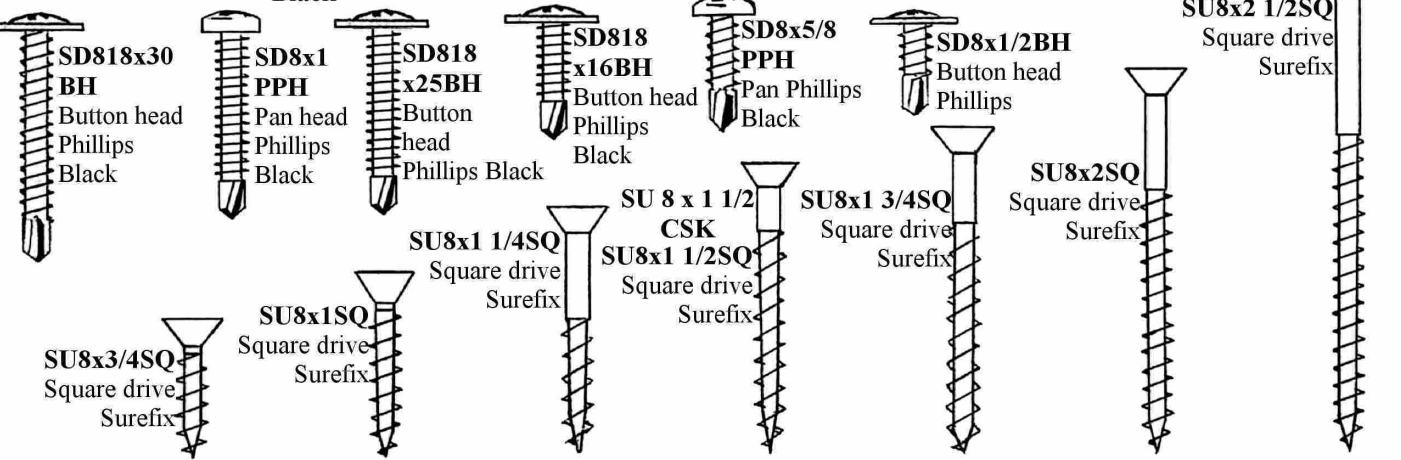

NUTS

HEX

HEX FLANGE

WING

ED'S AUTO SERVICES

MACHINE SCREWS

STEREO MOUNTING SCREWS

HEXWASHER

SELF DRILLING (TEC) SCREWS

WOOD/CHIPBOARD SCREWS

(Available in Pozi or Square Drive)

Black

SELF TAPPING (STP) SCREWS

Black unless noted

ED'S AUTO SERVICES

WASHERS

LOCK WASHERS

GROMMETS

PC5-KEYSET 18 piece Stereo Removal Tool Set

DT1
DIN Stereo removal tool

DT2
Euro DIN Stereo removal tool

DT3
Extra wide Stereo removal tool

DT4
Mercedes Stereo removal tool

DT5
Old style Clarion, Hyundai Stereo removal tool