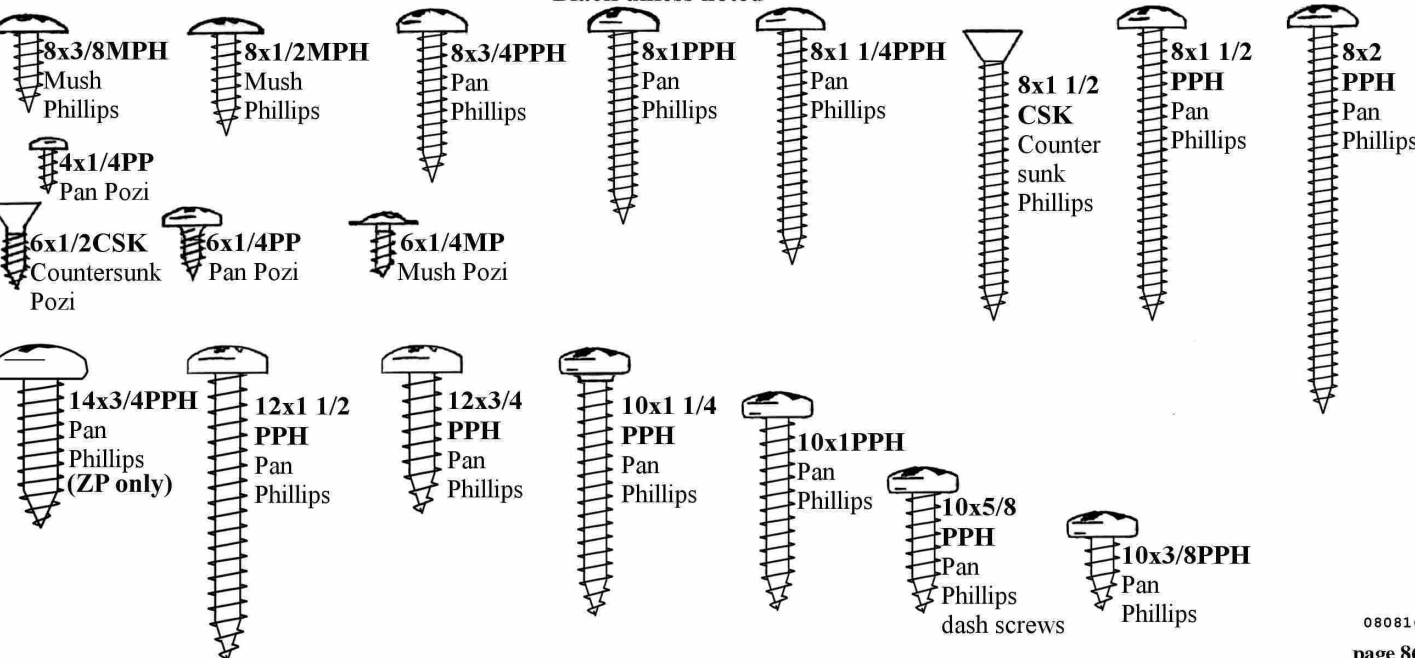

SELF DRILLING (TEC) SCREWS

WOOD/CHIPBOARD SCREWS

(Available in Pozi or Square Drive)

Black

SELF TAPPING (STP) SCREWS

Black unless noted

ED'S AUTO SERVICES

WASHERS

LOCK WASHERS

GROMMETS

PC5-KEYSET 18 piece Stereo Removal Tool Set

DT1
DIN Stereo removal tool

DT2
Euro DIN Stereo removal tool

DT3
Extra wide Stereo removal tool

DT4
Mercedes Stereo removal tool

DT5
Old style Clarion, Hyundai Stereo removal tool