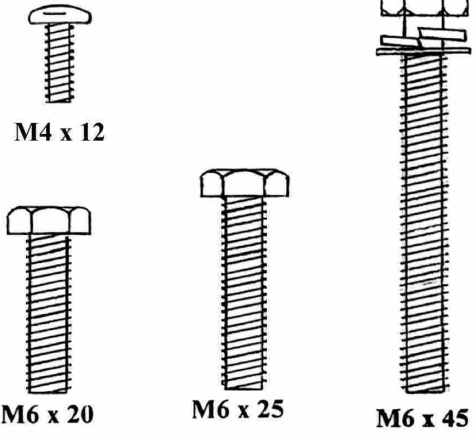

NUTS

HEX

HEX FLANGE

WING

ED'S AUTO SERVICES

MACHINE SCREWS

STEREO MOUNTING SCREWS

HEXWASHER

SELF DRILLING (TEC) SCREWS

WOOD/CHIPBOARD SCREWS

(Available in Pozi or Square Drive)

Black

SELF TAPPING (STP) SCREWS

Black unless noted

ED'S AUTO SERVICES

WASHERS

LOCK WASHERS

GROMMETS

PC5-KEYSET 18 piece Stereo Removal Tool Set

DT1
DIN Stereo removal tool

DT2
Euro DIN Stereo removal tool

DT3
Extra wide Stereo removal tool

DT4
Mercedes Stereo removal tool

DT5
Old style Clarion, Hyundai Stereo removal tool