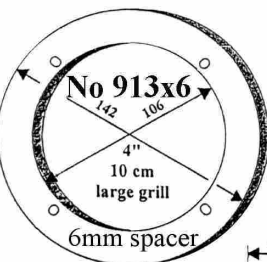

SPEAKER SPACERS

6, 12 & 18mm thick

SAK-1104/CT25AU03

Front and Rear Doors

SPEAKER SPACERS

CT25AU05
Speaker Spacer
Audi 165mm

A3 Front Door
2003-2012
A4 Front & Rear Door
2000-2004
A4 Avant Rear Door
2001-2004