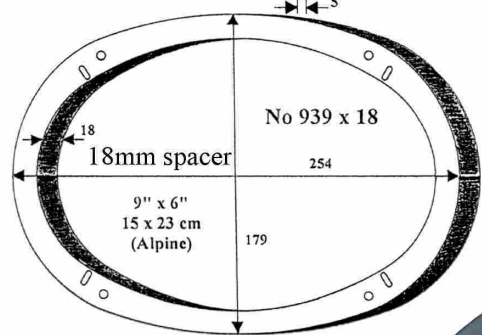

SPEAKER SPACERS

6, 12 & 18mm thick

SAK-1104/CT25AU03

Front and Rear Doors

SPEAKER SPACERS

CT25AU05
Speaker Spacer
Audi 165mm

A3 Front Door
2003-2012
A4 Front & Rear Door
2000-2004
A4 Avant Rear Door
2001-2004