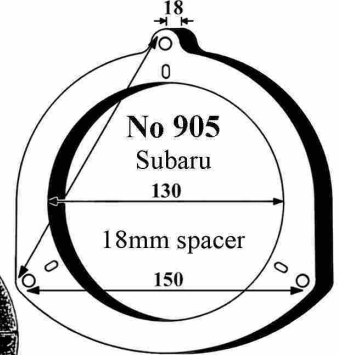

SPEAKER SPACERS

6, 12 & 18mm thick

SAK-1104/CT25AU03

Front and Rear Doors

SPEAKER SPACERS

CT25AU05
Speaker Spacer
Audi 165mm

A3 Front Door
2003-2012
A4 Front & Rear Door
2000-2004
A4 Avant Rear Door
2001-2004