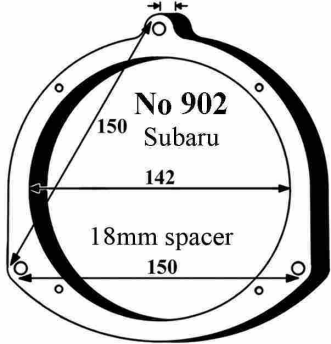

SPEAKER SPACERS

6, 12 & 18mm thick

SAK-1104/CT25AU03

Front and Rear Doors

SPEAKER SPACERS

CT25AU05
Speaker Spacer
Audi 165mm

A3 Front Door
2003-2012
A4 Front & Rear Door
2000-2004
A4 Avant Rear Door
2001-2004