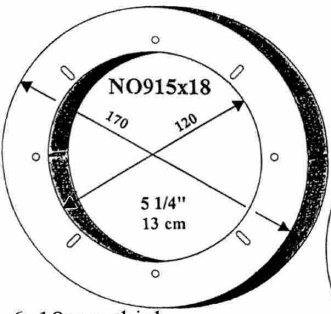

SPEAKER SPACERS

6, 12 & 18mm thick

SAK-1104/CT25AU03

Front and Rear Doors

SPEAKER SPACERS

CT25AU05
Speaker Spacer
Audi 165mm

A3 Front Door
2003-2012
A4 Front & Rear Door
2000-2004
A4 Avant Rear Door
2001-2004