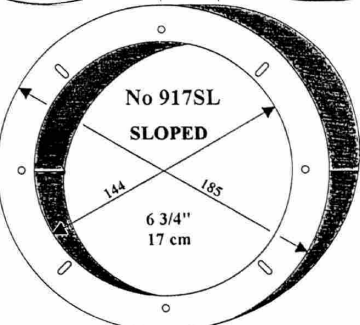

SPEAKER SPACERS

6, 12 & 18mm thick

SAK-1104/CT25AU03

Front and Rear Doors

SPEAKER SPACERS

CT25AU05
Speaker Spacer
Audi 165mm

A3 Front Door
2003-2012
A4 Front & Rear Door
2000-2004
A4 Avant Rear Door
2001-2004