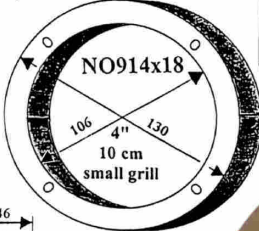

SPEAKER SPACERS

6, 12 & 18mm thick

SAK-1104/CT25AU03

Front and Rear Doors

SPEAKER SPACERS

CT25AU05
Speaker Spacer
Audi 165mm

A3 Front Door
2003-2012
A4 Front & Rear Door
2000-2004
A4 Avant Rear Door
2001-2004