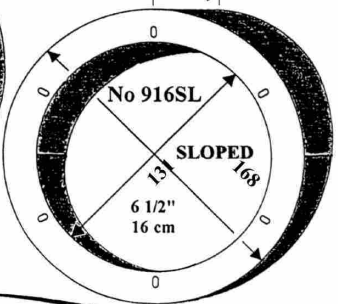

SPEAKER SPACERS

6, 12 & 18mm thick

SAK-1104/CT25AU03

Front and Rear Doors

SPEAKER SPACERS

CT25AU05
Speaker Spacer
Audi 165mm

A3 Front Door
2003-2012
A4 Front & Rear Door
2000-2004
A4 Avant Rear Door
2001-2004