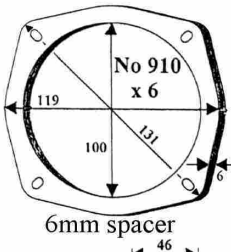

SPEAKER SPACERS

6, 12 & 18mm thick

SAK-1104/CT25AU03

Front and Rear Doors

SPEAKER SPACERS

CT25AU05
Speaker Spacer
Audi 165mm

A3 Front Door
2003-2012
A4 Front & Rear Door
2000-2004
A4 Avant Rear Door
2001-2004