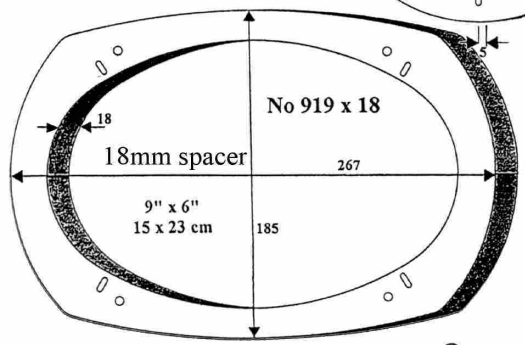

SPEAKER SPACERS

6, 12 & 18mm thick

SAK-1104/CT25AU03

Front and Rear Doors

SPEAKER SPACERS

CT25AU05
Speaker Spacer
Audi 165mm

A3 Front Door
2003-2012
A4 Front & Rear Door
2000-2004
A4 Avant Rear Door
2001-2004