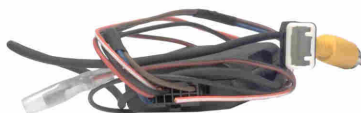

CAM-SU1-RT
Subaru OEM Camera to aftermarket head unit
Outback, Forester, Impreza, XV 2015 on