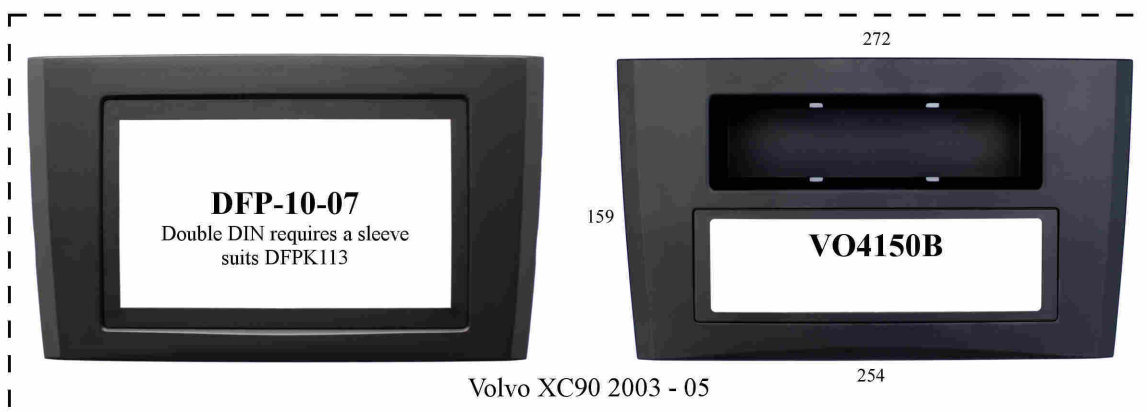

VOLVO

Volvo S60 2004-06 V70, XC70 2004-08
For Double DIN use DFPK113

No 563E
Stereo Hook up Volvo
to ISO
S40, V40, S60, S70,
V70, S80
12 PIN + 12 PIN

PC9-414
Volvo Amplified
6 pin DIN to RCA

No 567E
Stereo Hook up Volvo
to ISO
850, 960
14 PIN + 10 PIN

ED-VO10
Volvo aerial
to std male

ED-VO30
Pair

ED-VO20
Volvo aerial
to std fem

No 586E
Stereo Hook up Volvo
to ISO
740 88>90, 760 91>93
850 92>93, 940 90>94
960 90>93
14 PIN + 14 PIN