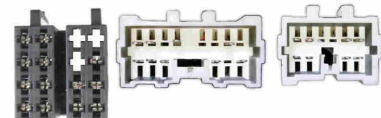

VOLVO

Volvo S60 2004-06 V70, XC70 2004-08
For Double DIN use DFPK113

No 563E
Stereo Hook up Volvo
to ISO
S40, V40, S60, S70,
V70, S80
12 PIN + 12 PIN

PC9-414
Volvo Amplified
6 pin DIN to RCA

No 567E
Stereo Hook up Volvo
to ISO
850, 960
14 PIN + 10 PIN

ED-VO10
Volvo aerial
to std male

ED-VO30
Pair

ED-VO20
Volvo aerial
to std fem

No 586E
Stereo Hook up Volvo
to ISO
740 88>90, 760 91>93
850 92>93, 940 90>94
960 90>93
14 PIN + 14 PIN